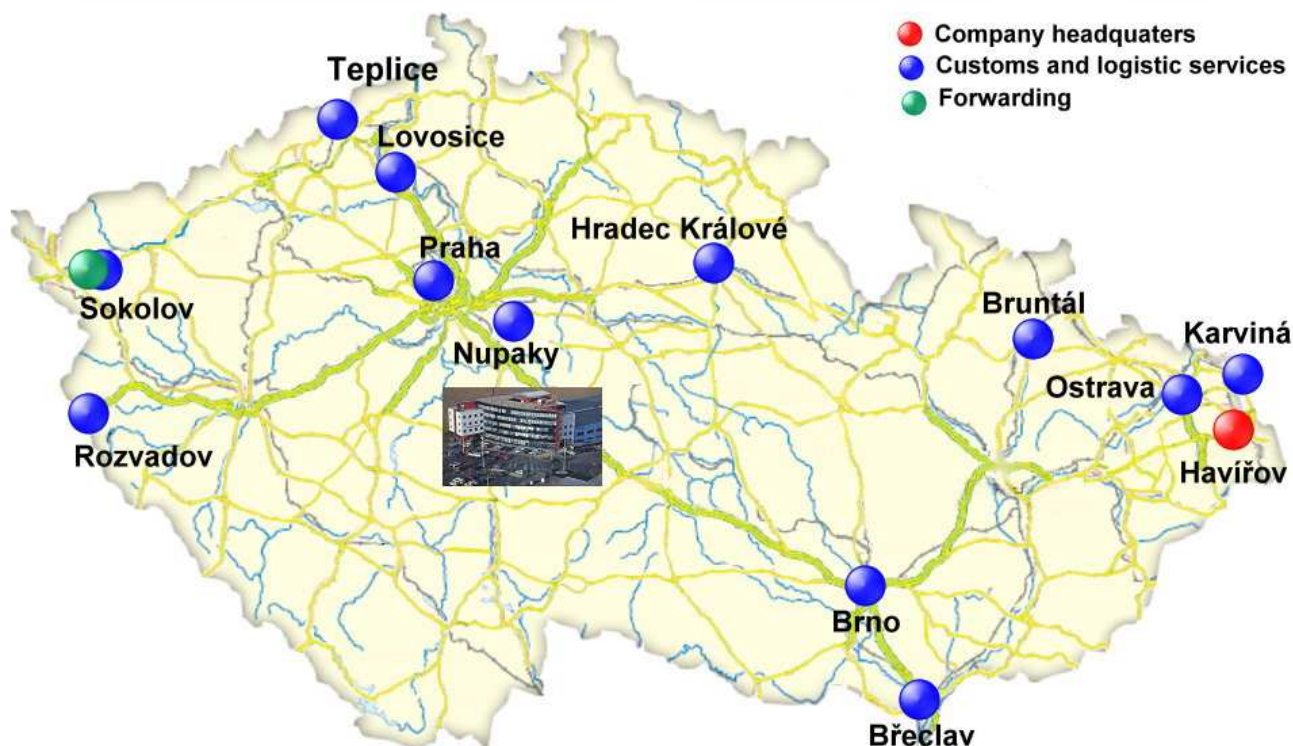

Branch Address	Manager / E-mail	Phone / Fax	Opening Hours
Ostrava - Paskov			
CZECH INTERNATIONAL, a.s. Rudé armády 865 739 21 Paskov	Ing. Sládečková Romana Kusynová Lenka (deputy) ostrava@czechint.cz	596 016 420 596 014 819 (fax)	Mo - Fr 7:00 - 17:45
Praha - Ruzyně			
CZECH INTERNATIONAL, a.s. letišť Ruzyně P.O.BOX č. 60 160 08 Praha 68	Audová Dagmar Jašková Kateřina (deputy) ruzyn@czechint.cz	220 116 520 220 114 416 220 114 417 220 114 220 (fax)	Mo - Fr 7:00 - 19:00 Sa 8:00 - 12:00
Rozvadov / Waidhaus (D)			
CZECH INTERNATIONAL, a.s. Branch Office P.O. BOX 6 348 07 Rozvadov	Törková Ludmila Uherková Marcela (deputy) rozvadov@czechint.cz	374 795 519 374 795 250 374 795 252 (fax)	Mo - Fr 7:00 - 22:00
Sokolov (+ zasilatelství)			
CZECH INTERNATIONAL, a.s. U divadla 341 356 01 Sokolov	Jungerová Blanka Pařízková Monika (deputy) sokolov@czechint.cz transport@czechint.cz	352 627 871 352 627 870 (fax)	Mo - Fr 7:00 - 15:30
Teplice			
CZECH INTERNATIONAL, a.s. Novosedlická 2888 415 01 Teplice	Šimlová Martina Urbanová Denisa (deputy) teplice@czechint.cz	417 571 625 417 572 955 (fax)	Mo - Fr 7:00 - 15:30

Map of customs and logistic branches

www.czechint.cz

CZECH INTERNATIONAL, a.s.
U Pošty 2/375
735 64 Havířov, Suchá
Czech Republic

Tel.: +420 596 477 111
Fax: +420 596 411 170
E-mail: info@czechint.cz
http://www.czechint.cz